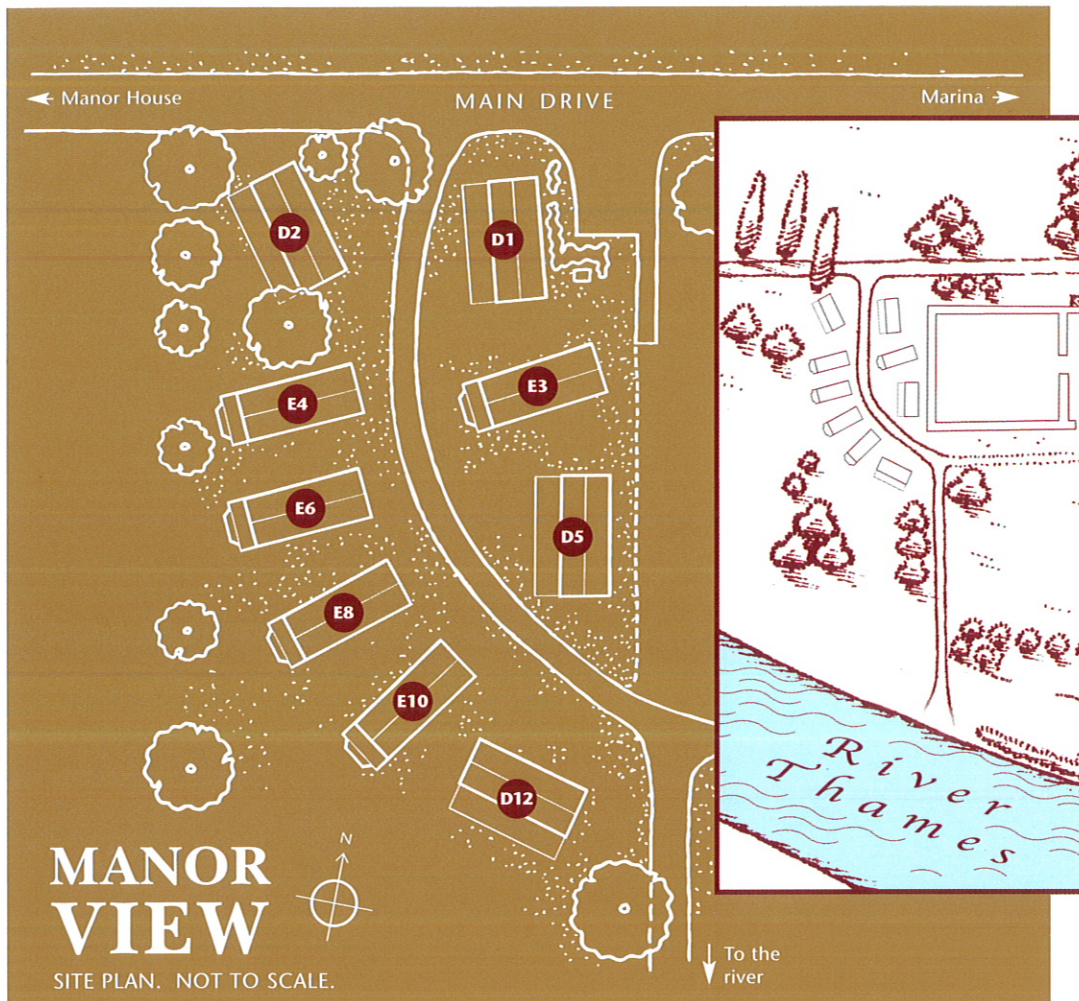

Superb solid timber Holiday Lodges overlooking the banks of the River Thames on the Harleyford Estate.

## MANOR VIEW

at HARLEYFORD

# MANOR VIEW

SITE PLAN. NOT TO SCALE.

Harleyford Estate, Henley Road, Marlow, Bucks, SL7 2DX.

Tel: 01628 471361 Fax: 01628 476647 Email: lodges@harleyford.co.uk www.harleyfordlodge.co.uk

Photos and illustrations may show items not included in purchase price: Please check with Sales office. The company reserves the right to change specifications, prices or other details without prior notice. Plans not shown to scale. Dimensions shown are approximate. Printed March 2008